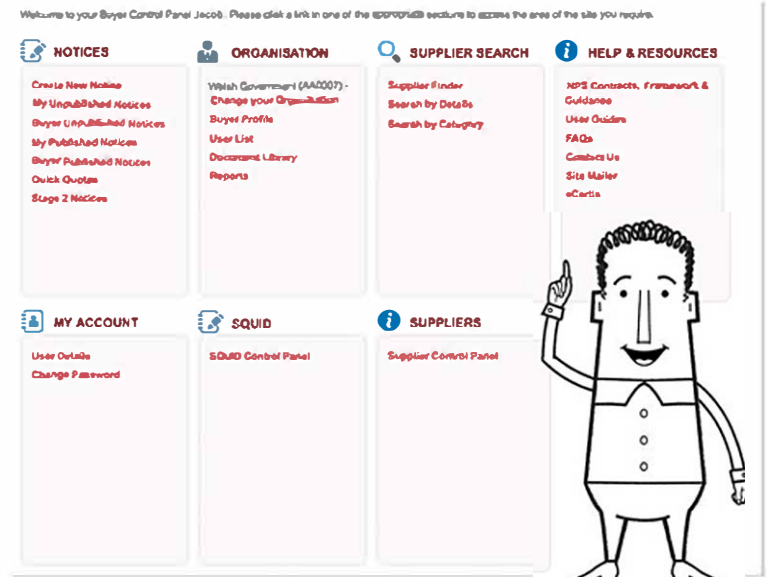

As a **Buyer** you can have a Quick Quote Control panel

This is accessed from your main Control panel by clicking on "Quick Quotes"

It provides links to all your Quick Quotes and Quick Quote awards

View our handy 'how to' Quick Quote video guides [Here](#)

You can....

Use the creation Wizard Function

The Quick Quote creation wizard will help you create Quick quotes simply and quickly

Post - Box

You can use the Quick Quote post-box to securely receive competitive quotes for low value requirements